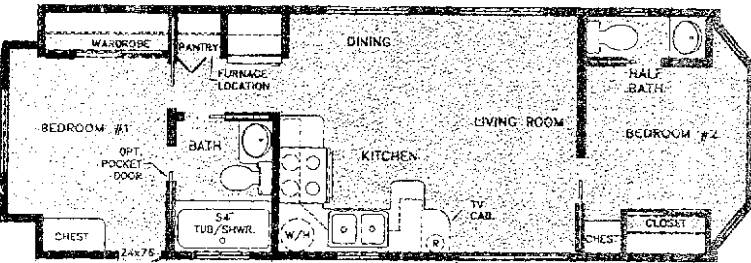

Crystal Lake Village Rental Floor Plans

Econo-Starting at \$24,995, this floor plan features a wrap around kitchen and large storage closet.

Standard-Our most popular floor plan has the kitchen and bath back to back, leaving the living area open and spacious, for \$25,995. Also available in a 40' model at \$27,995

Alt. Standard-at \$25,995 and you get a bath and a half with room for a day bed up front.

Deluxe-top of the line Signature Series features a dormer, a skylight, spacious corner shower, built-in hutch in the dining area, all for only \$26,995.

2 Bedroom Econo-with a separate bedroom and half bath at \$24,995.

All park models are 12' x 34' with central heat and air conditioning and are fully furnished.