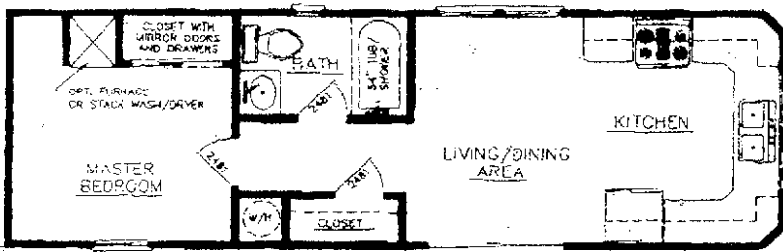

Crystal Lake Village Rental Floor Plans

Econo-Starting at \$24,995, this floor plan features a wrap around kitchen and large storage closet.

Standard-Our most popular floor plan has the kitchen and bath back to back, leaving the living area open and spacious, for \$25,995. Also available in a 40' model at \$27,995

Alt. Standard-at \$25,995 and you get a bath and a half with room for a day bed up front.

Deluxe-top of the line Signature Series features a dormer, a skylight, spacious corner shower, built-in hutch in the dining area, all for only \$26,995.

2 Bedroom Econo-with a separate bedroom and half bath at \$24,995.

All park models are 12' x 34' with central heat and air conditioning and are fully furnished.