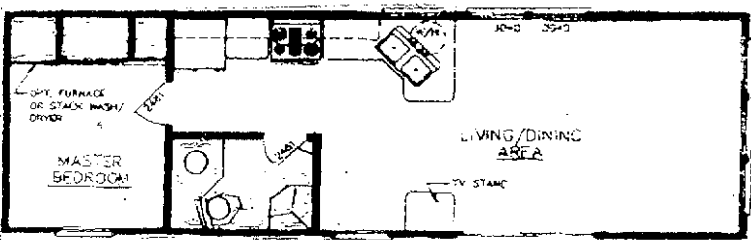

Crystal Lake Village Rental Floor Plans

Econo-Starting at \$24,995, this floor plan features a wrap around kitchen and large storage closet.

Standard-Our most popular floor plan has the kitchen and bath back to back, leaving the living area open and spacious, for \$25,995. Also available in a 40' model at \$27,995

Alt. Standard-at \$25,995 and you get a bath and a half with room for a day bed up front.

Deluxe-top of the line Signature Series features a dormer, a skylight, spacious corner shower, built-in hutch in the dining area, all for only \$26,995.

2 Bedroom Econo-with a separate bedroom and half bath at \$24,995.

All park models are 12' x 34' with central heat and air conditioning and are fully furnished.