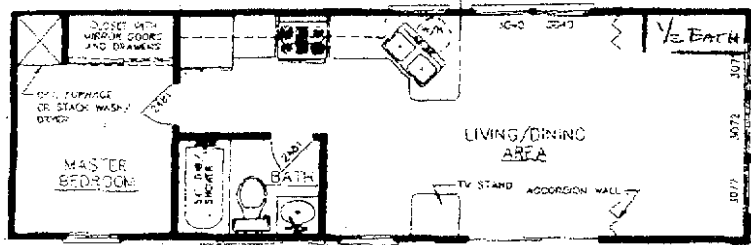

Crystal Lake Village Rental Floor Plans

Econo-Starting at \$24,995, this floor plan features a wrap around kitchen and large storage closet.

Standard-Our most popular floor plan has the kitchen and bath back to back, leaving the living area open and spacious, for \$25,995. Also available in a 40' model at \$27,995

Alt. Standard-at \$25,995 and you get a bath and a half with room for a day bed up front.

Deluxe-top of the line Signature Series features a dormer, a skylight, spacious corner shower, built-in hutch in the dining area, all for only \$26,995.

2 Bedroom Econo-with a separate bedroom and half bath at \$24,995.

All park models are 12' x 34' with central heat and air conditioning and are fully furnished.