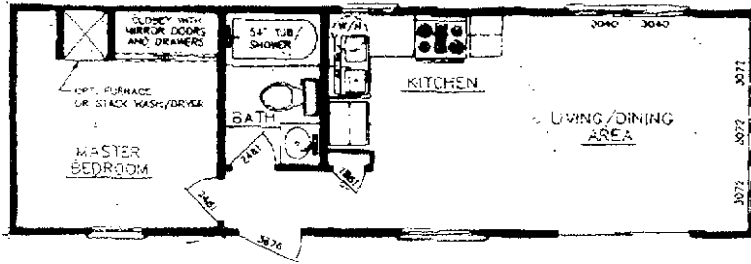

Crystal Lake Village Rental Floor Plans

Econo-Starting at \$24,995, this floor plan features a wrap around kitchen and large storage closet.

Standard-Our most popular floor plan has the kitchen and bath back to back, leaving the living area open and spacious, for \$25,995. Also available in a 40' model at \$27,995

Alt. Standard-at \$25,995 and you get a bath and a half with room for a day bed up front.

Deluxe-top of the line Signature Series features a dormer, a skylight, spacious corner shower, built-in hutch in the dining area, all for only \$26,995.

2 Bedroom Econo-with a separate bedroom and half bath at \$24,995.

All park models are 12' x 34' with central heat and air conditioning and are fully furnished.